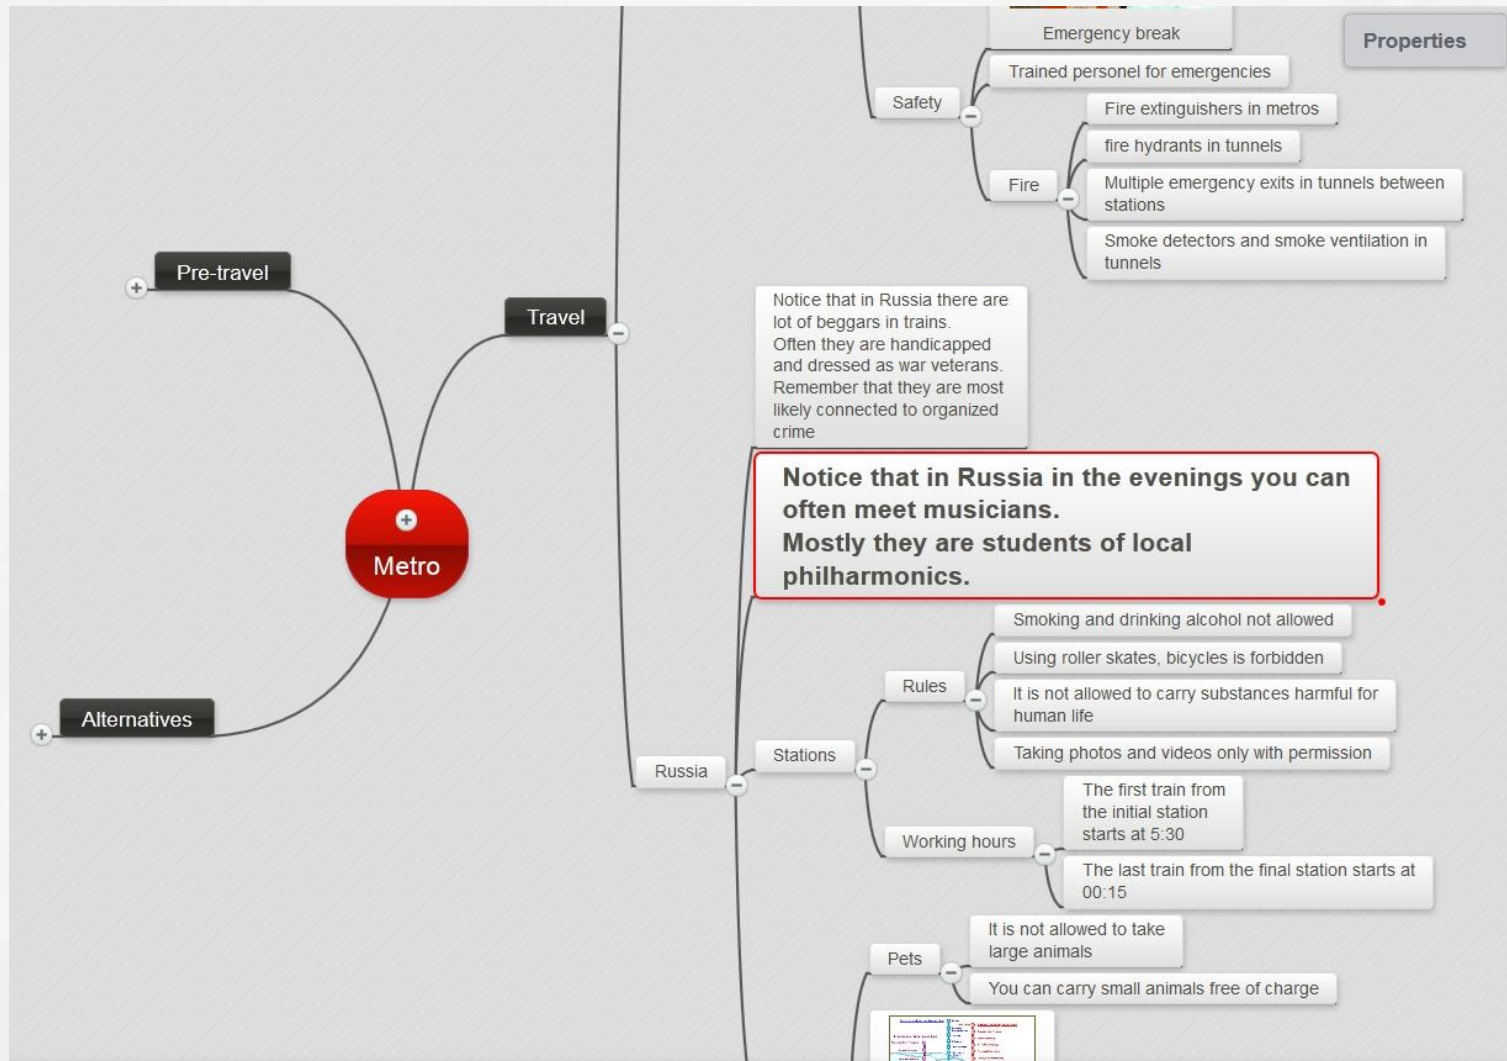

Saint Petersburg metro-lines

Structuring information

Mind mapping

Mind mapping

Mind mapping

Drafts help to grasp reality

Suggestions for implementation

- Interactive maps
- Smart search
 - Art and architecture
 - Rules, regulations, emergency info
- Free translation engine
- Notification about closing hours

Summary

- Wide range of useful data was collected
- Data was divided by processes
- Unique details were discovered
- Draft of implementing one process was illustrated
- Research lead us to useful ideas