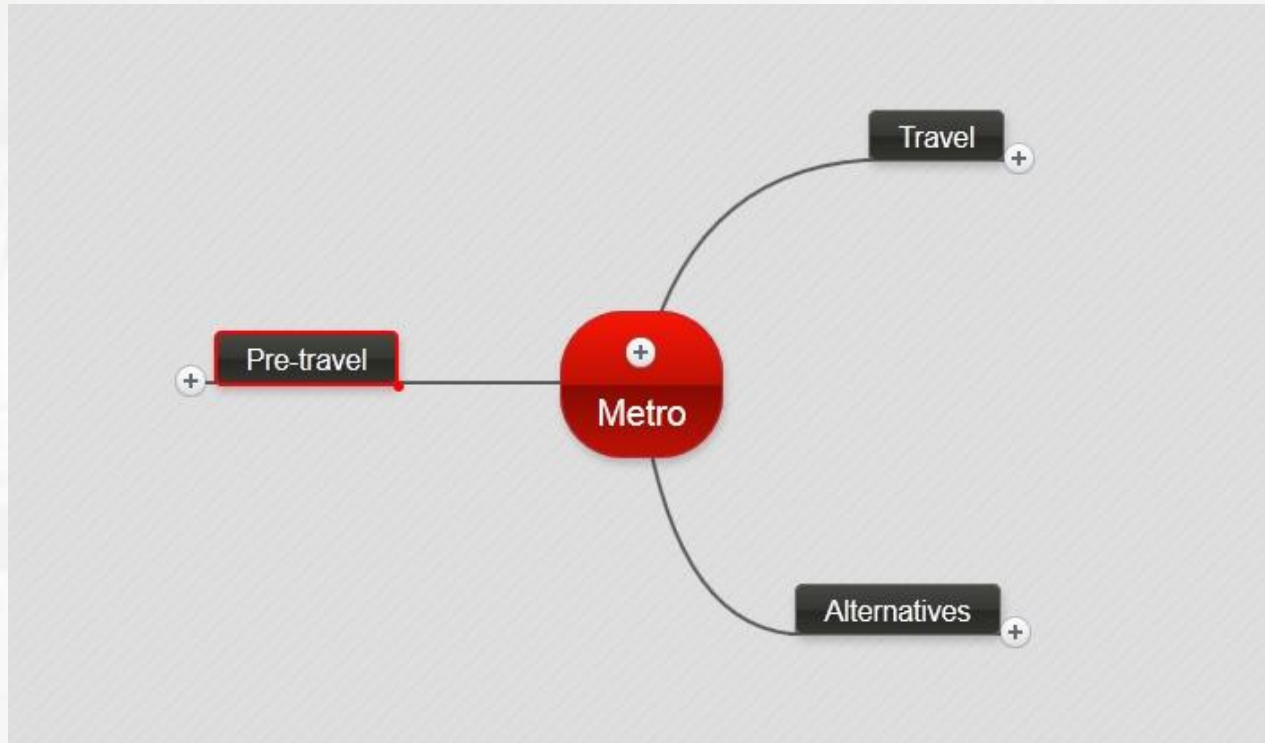

Saint Petersburg metro-lines

Structuring information

Mind mapping

Mind mapping

Mind mapping

Drafts help to grasp reality

Suggestions for implementation

- Interactive maps
- Smart search
 - Art and architecture
 - Rules, regulations, emergency info
- Free translation engine
- Notification about closing hours

Summary

- Wide range of useful data was collected
- Data was divided by processes
- Unique details were discovered
- Draft of implementing one process was illustrated
- Research lead us to useful ideas