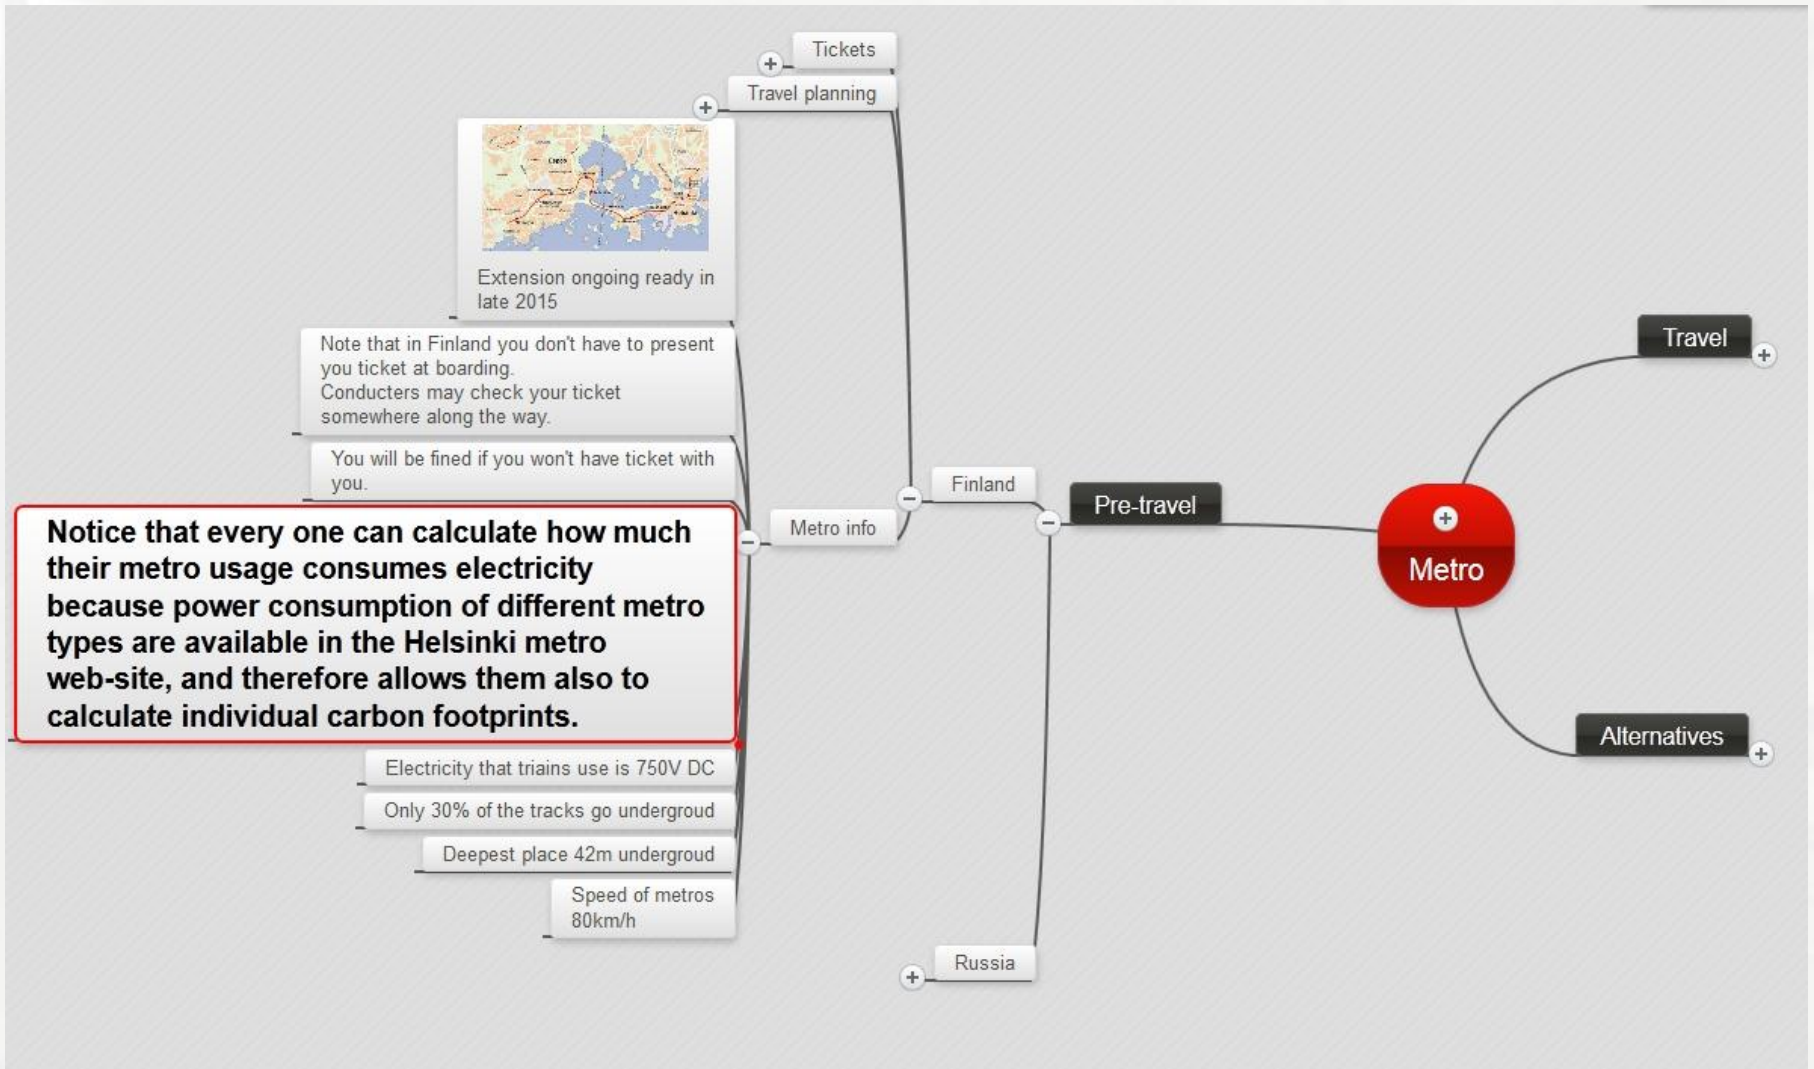

Saint Petersburg metro-lines

Structuring information

Mind mapping

Mind mapping

Mind mapping

Drafts help to grasp reality

Suggestions for implementation

- Interactive maps
- Smart search
 - Art and architecture
 - Rules, regulations, emergency info
- Free translation engine
- Notification about closing hours

Summary

- Wide range of useful data was collected
- Data was divided by processes
- Unique details were discovered
- Draft of implementing one process was illustrated
- Research lead us to useful ideas