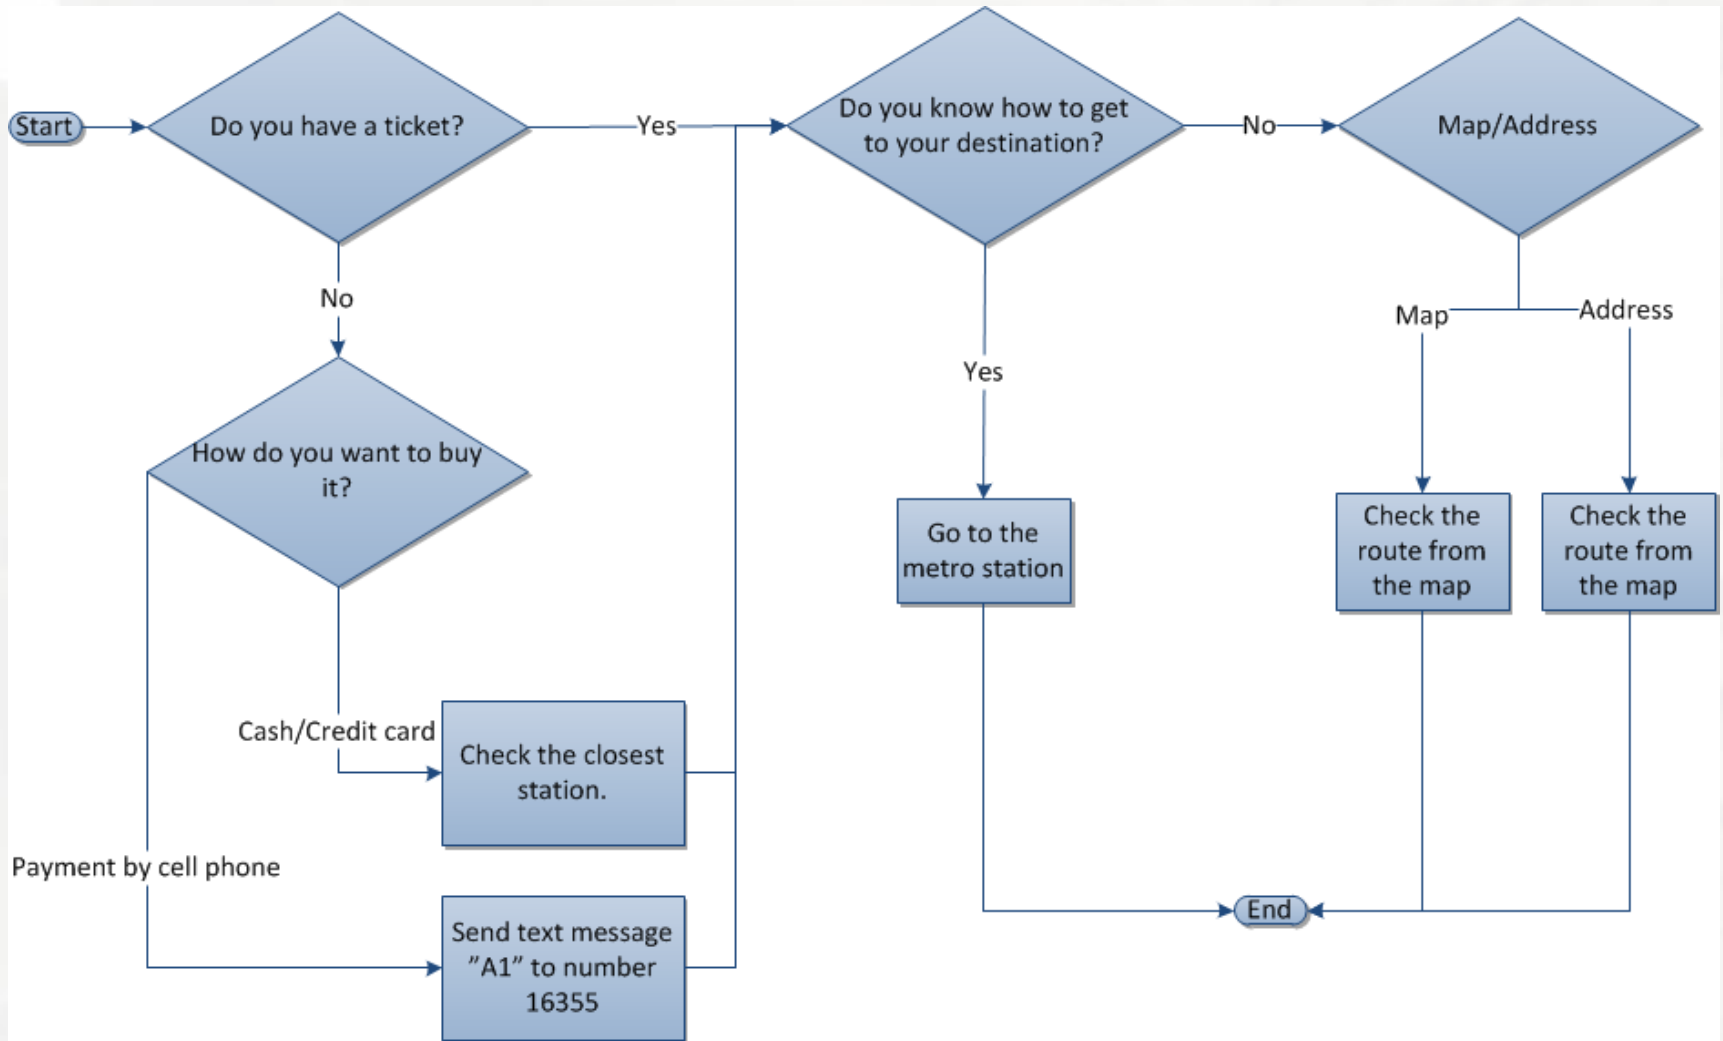

Saint Petersburg metro-lines

Structuring information

Mind mapping

Mind mapping

Mind mapping

Drafts help to grasp reality

Suggestions for implementation

- Interactive maps
- Smart search
 - Art and architecture
 - Rules, regulations, emergency info
- Free translation engine
- Notification about closing hours

Summary

- Wide range of useful data was collected
- Data was divided by processes
- Unique details were discovered
- Draft of implementing one process was illustrated
- Research lead us to useful ideas